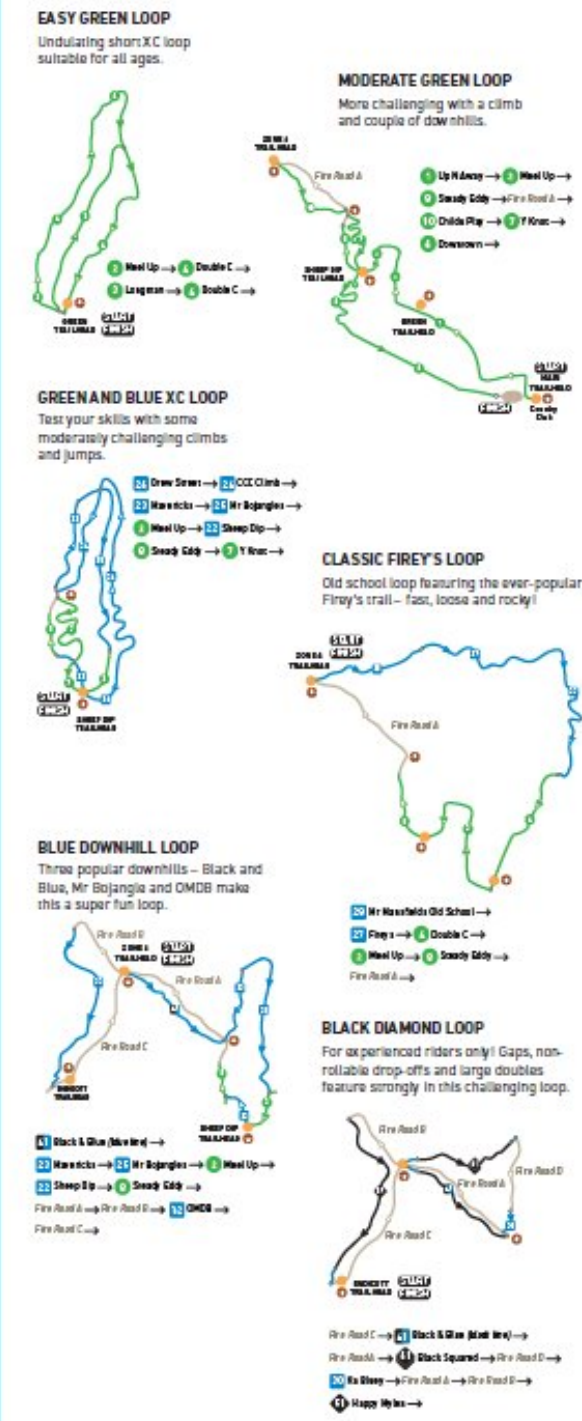

Dunsborough Mountain Bike Park

Suggested Loops

Legend

Trail Grading